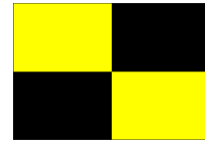

Slalom Racing flags - On Water

D
Pro fleet class flag

E
Amateur fleet class flag

H
Go home

M
Mark of the course

N
Started races abandoned

O
Protest

V
Master blaster class flag

1st Sub
General recall

AP
Postponement

Red flag
3 minutes

Yellow flag
2 minutes

Green flag
Go

On the shore

L
Change to SI's

y
Buoyancy aid